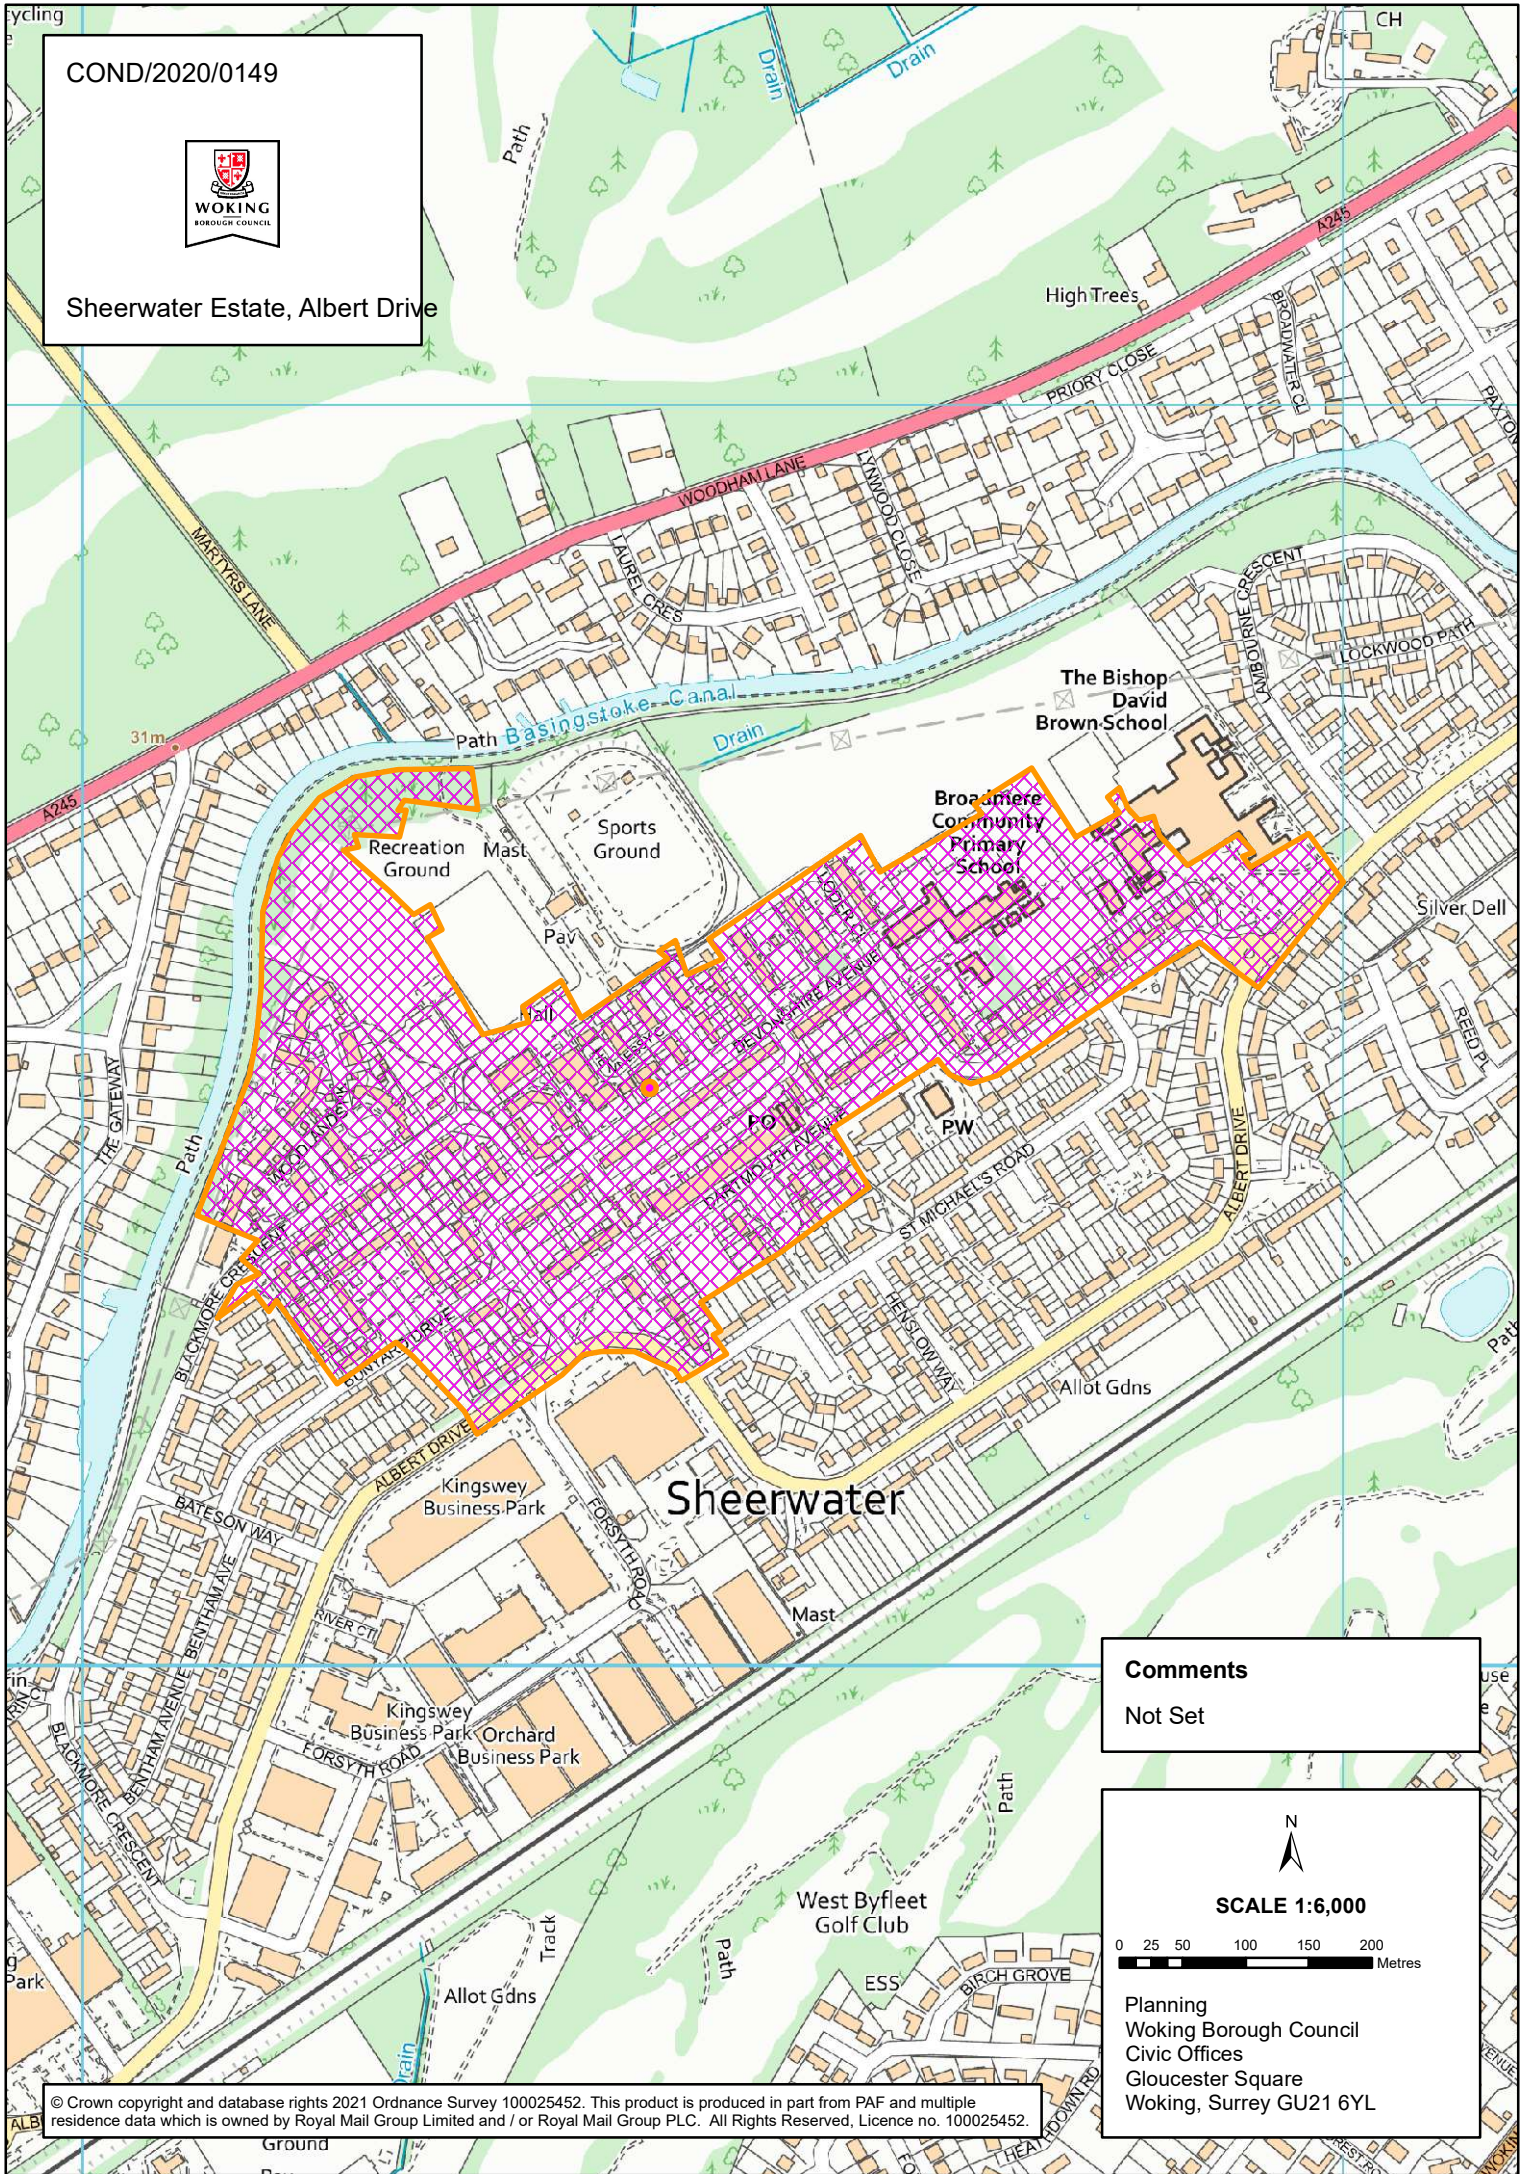

COND/2020/0149

Sheerwater Estate, Albert Drive

Comments
Not Set

N

SCALE 1:6,000

0 25 50 100 150 200 Metres

Planning
Woking Borough Council
Civic Offices
Gloucester Square
Woking, Surrey GU21 6YL